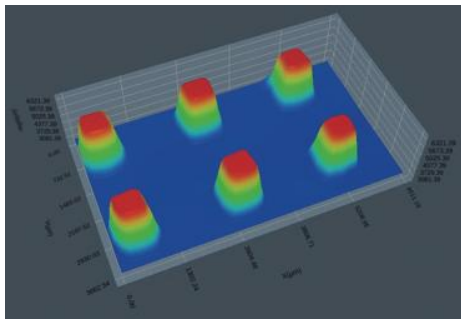

Height Curvature Area

Profile Selection

x1: 0.00 μm x2: 351.68 μm
y1: 0.00 μm y2: 197.82 μm
Distance: 403.49 μm

Report

2D Image, 3D Image
 3D Profile
 3D Surface

Create Report

File Save

File Name: HeightData + yyyy-MM-dd-hh-mm-ss
File Path: /home/hida/Desktop/Imager/3D
 3D Height Data
Save
Open 3D Image

Measure Tool

Width: 402.995μm Height: 3.680μm

Height(μm)

μm

Height Data	HeightMeasure Data					
X1	Y1	X2	Y2	Distance	HeightDiff	
1	0.00μm	0.00μm	351.31μm	197.45μm	402.995μm	3.680μm

3D COMPOSITE IMAGE

depth of field synthesized image

3D composite image

chromatogram height image

3D MEASUREMENT APPLICATION

measurement of component bore height

measurement of height difference of metal parts

measurement of board height differences

SPECIFICATION