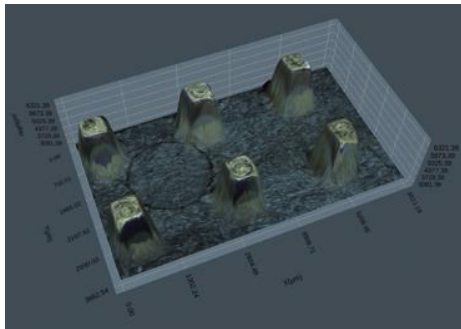

3D LARGE DEPTH OF FIELD CAMERA CODE ISM-DF80

AUTO FOCUS

ROTATABLE
OBSERVATION

STEREOSCOPIC 3D IMAGING
AND MEASUREMENT

mounted for use on microscope

- Built-in measuring software for display, without computer
- 2D observation and measurement, auto focus
- Focus stacking for large depth of field observation
- Constructing 3D imaging and 3D measurement
- Creating report automatic and data can be exported
- Real-time wide dynamic, effectively eliminating reflections on metal surfaces

Height Curvature Area

Profile Selection

x1: 0.00 μm x2: 351.68 μm
y1: 0.00 μm y2: 197.82 μm
Distance: 403.49 μm

Report

2D Image, 3D Image
 3D Profile
 3D Surface

Create Report

File Save

File Name: HeightData + yyyy-MM-dd-hh-mm-ss
File Path: /home/hida/Desktop/Imager/3D
 3D Height Data
Save
Open 3D Image

Measure Tool

Width: 402.995μm Height: 3.680μm

Height(μm)

μm

Height Data	HeightMeasure Data					
X1	Y1	X2	Y2	Distance	HeightDiff	
1	0.00μm	0.00μm	351.31μm	197.45μm	402.995μm	3.680μm

3D COMPOSITE IMAGE

depth of field synthesized image

3D composite image

chromatogram height image

3D MEASUREMENT APPLICATION

measurement of component bore height

measurement of height difference of metal parts

measurement of board height differences

SPECIFICATION