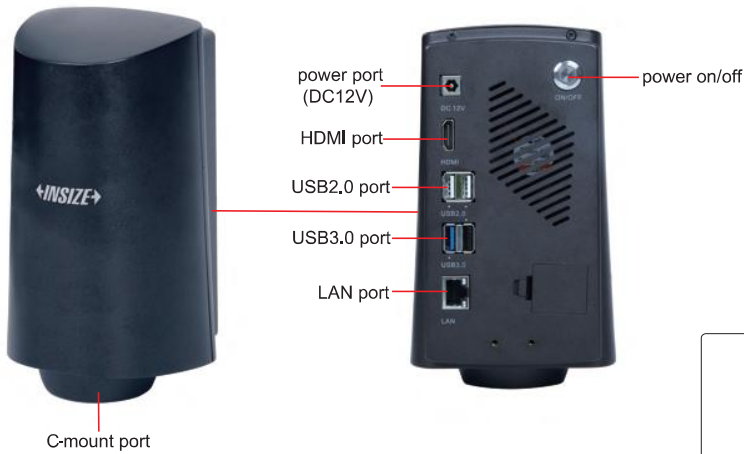

3D LARGE DEPTH OF FIELD CAMERA CODE ISM-DF80

AUTO FOCUS

ROTATABLE
OBSERVATION

STEREOSCOPIC 3D IMAGING
AND MEASUREMENT

mounted for use on microscope

- Built-in measuring software for display, without computer
- 2D observation and measurement, auto focus
- Focus stacking for large depth of field observation
- Constructing 3D imaging and 3D measurement
- Creating report automatic and data can be exported
- Real-time wide dynamic, effectively eliminating reflections on metal surfaces

SOFTWARE

capture image calibration 2D auto 3D report chromatogram height height difference measurement
processing measurement measurement measurement

Smart Software

3D Measure

3D Display 3D Histogram

3D Profile 3D Surface