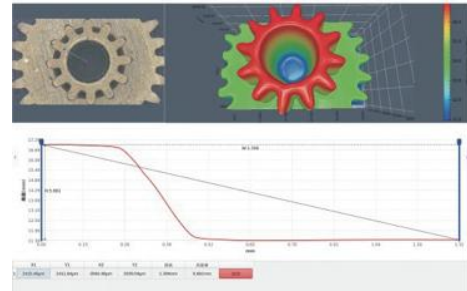

3D LARGE DEPTH OF FIELD CAMERA CODE ISM-DF80

AUTO FOCUS

ROTATABLE
OBSERVATION

STEREOSCOPIC 3D IMAGING
AND MEASUREMENT

mounted for use on microscope

- Built-in measuring software for display, without computer
- 2D observation and measurement, auto focus
- Focus stacking for large depth of field observation
- Constructing 3D imaging and 3D measurement
- Creating report automatic and data can be exported
- Real-time wide dynamic, effectively eliminating reflections on metal surfaces

Height Curvature Area

Profile Selection

x1: 0.00 μm x2: 351.68 μm
y1: 0.00 μm y2: 197.82 μm
Distance: 403.49 μm

Report

2D Image, 3D Image
 3D Profile
 3D Surface

Create Report

File Save

File Name: HeightData + yyyy-MM-dd-hh-mm-ss
File Path: /home/hida/Desktop/Imager/3D
 3D Height Data
Save
Open 3D Image

Measure Tool

Width: 402.995μm Height: 3.680μm

Height(μm)

μm

Height Data	HeightMeasure Data					
X1	Y1	X2	Y2	Distance	HeightDiff	
1	0.00μm	0.00μm	351.31μm	197.45μm	402.995μm	3.680μm

3D COMPOSITE IMAGE

depth of field synthesized image

3D composite image

chromatogram height image

3D MEASUREMENT APPLICATION

measurement of component bore height

measurement of height difference of metal parts

measurement of board height differences

SPECIFICATION